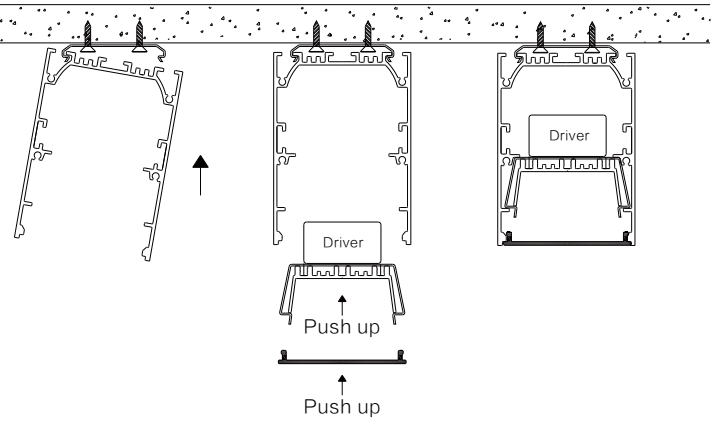

Color 

Unit: mm

Features:

1. Model: HL-A018
2. Material: AL6063+PC
3. Surface: Anodized/Painting
4. Lighting source width: 40mm
5. Length: 4m/max
6. Installation: For offices, conference rooms, supermarkets, home lighting, etc.

Accessory:

End cap

Suspended Rope

Connector

Mounting Clip 1

Mounting Clip 2

Connector T/L/+

Installation:

Suspended Mounted

Surface Mounted

Application:

Office

Dining Room