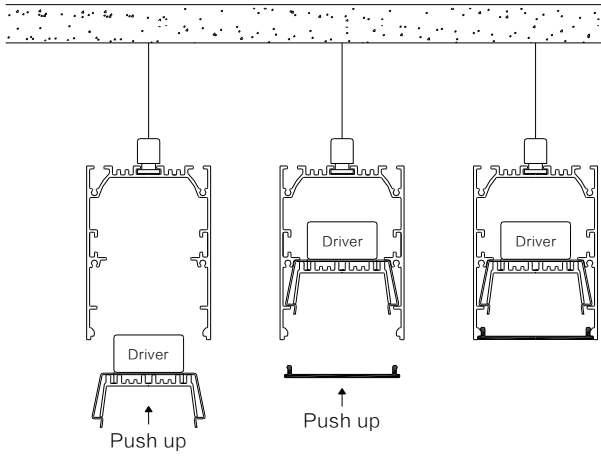

Color 

Unit: mm

Features:

1. Model: HL-A018
2. Material: AL6063+PC
3. Surface: Anodized/Painting
4. Lighting source width: 40mm
5. Length: 4m/max
6. Installation: For offices, conference rooms, supermarkets, home lighting, etc.

Accessory:

End cap

Suspended Rope

Connector

Mounting Clip 1

Mounting Clip 2

Connector T/L/+

Installation:

Suspended Mounted

Surface Mounted

Application:

Office

Dining Room