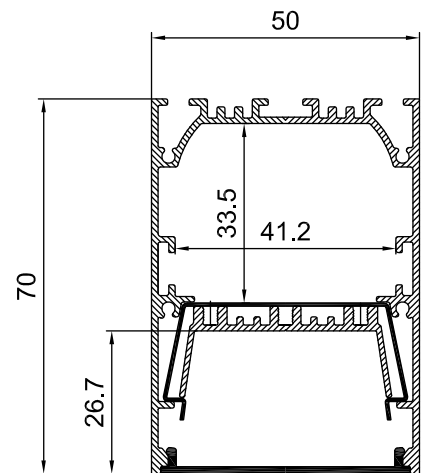

Color 

Unit: mm

Features:

1. Model: HL-A018
2. Material: AL6063+PC
3. Surface: Anodized/Painting
4. Lighting source width: 40mm
5. Length: 4m/max
6. Installation: For offices, conference rooms, supermarkets, home lighting, etc.

Accessory:

End cap

Suspended Rope

Connector

Mounting Clip 1

Mounting Clip 2

Connector T/L/+

Installation: