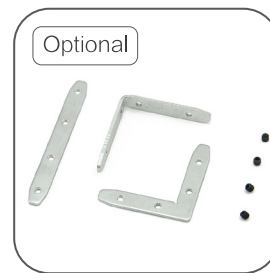

Color 

Unit: mm

Features:

1. Model: HL-A018
2. Material: AL6063+PC
3. Surface: Anodized/Painting
4. Lighting source width: 40mm
5. Length: 4m/max
6. Installation: For offices, conference rooms, supermarkets, home lighting, etc.

Accessory:

End cap

Suspended Rope

Connector

Mounting Clip 1

Mounting Clip 2

Connector T/L/+

Installation:

Suspended Mounted

Surface Mounted

Application:

Office

Dining Room