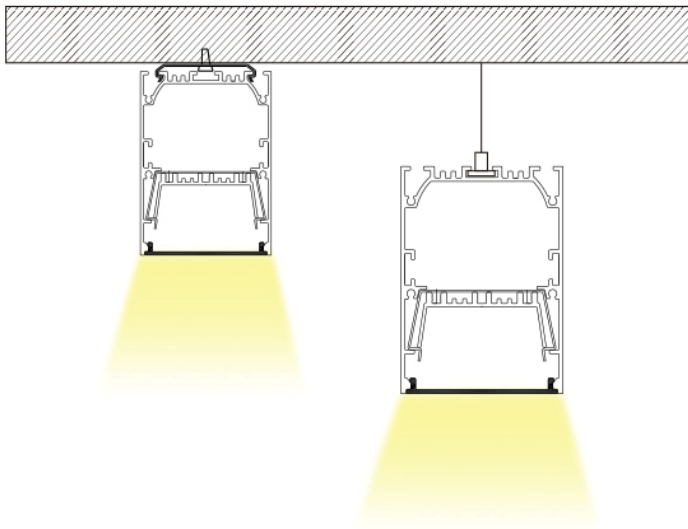

Color 

Unit: mm

Features:

1. Model: HL-A018
2. Material: AL6063+PC
3. Surface: Anodized/Painting
4. Lighting source width: 40mm
5. Length: 4m/max
6. Installation: For offices, conference rooms, supermarkets, home lighting, etc.

Accessory:

End cap

Suspended Rope

Connector

Mounting Clip 1

Mounting Clip 2

Connector T/L/+

Installation:

Suspended Mounted

Surface Mounted

Application:

Office

Dining Room