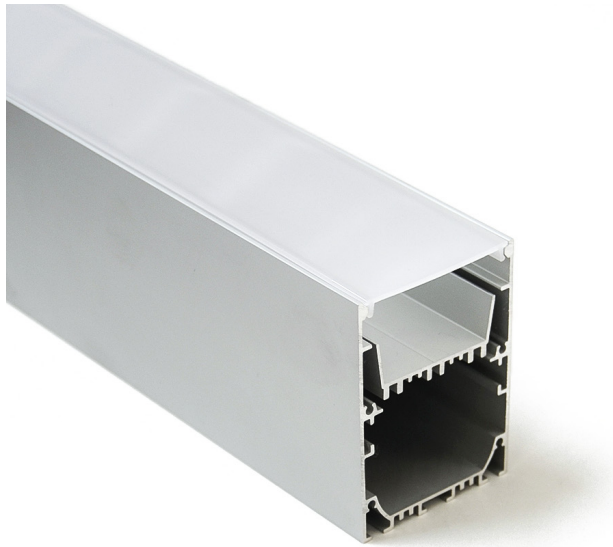

Color 

Unit: mm

Features:

1. Model: HL-A018
2. Material: AL6063+PC
3. Surface: Anodized/Painting
4. Lighting source width: 40mm
5. Length: 4m/max
6. Installation: For offices, conference rooms, supermarkets, home lighting, etc.

Accessory:

End cap

Suspended Rope

Connector

Mounting Clip 1

Mounting Clip 2

Connector T/L/+

Installation:

Suspended Mounted

Surface Mounted

Application:

Office

Dining Room