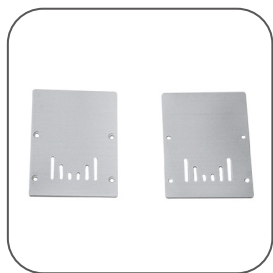

Color 

Unit: mm

Features:

1. Model: HL-A018
2. Material: AL6063+PC
3. Surface: Anodized/Painting
4. Lighting source width: 40mm
5. Length: 4m/max
6. Installation: For offices, conference rooms, supermarkets, home lighting, etc.

Accessory:

End cap

Suspended Rope

Connector

Mounting Clip 1

Mounting Clip 2

Connector T/L/+

Installation:

Suspended Mounted

Surface Mounted

Application:

Office

Dining Room