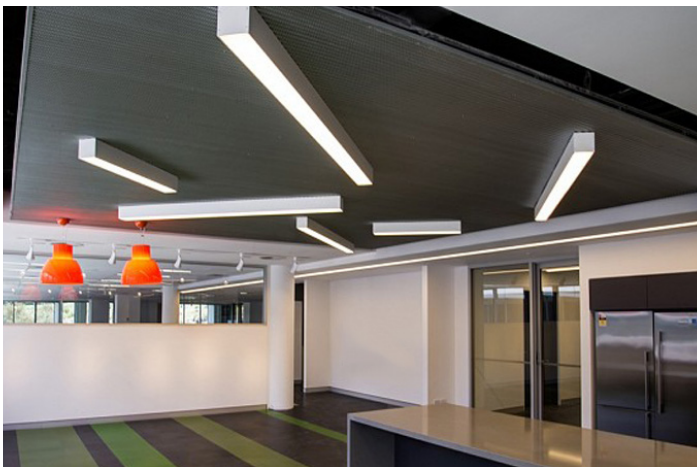

Color 

Unit: mm

Features:

1. Model: HL-A018
2. Material: AL6063+PC
3. Surface: Anodized/Painting
4. Lighting source width: 40mm
5. Length: 4m/max
6. Installation: For offices, conference rooms, supermarkets, home lighting, etc.

Suspended Mounted

Surface Mounted

Application:

Office

Dining Room